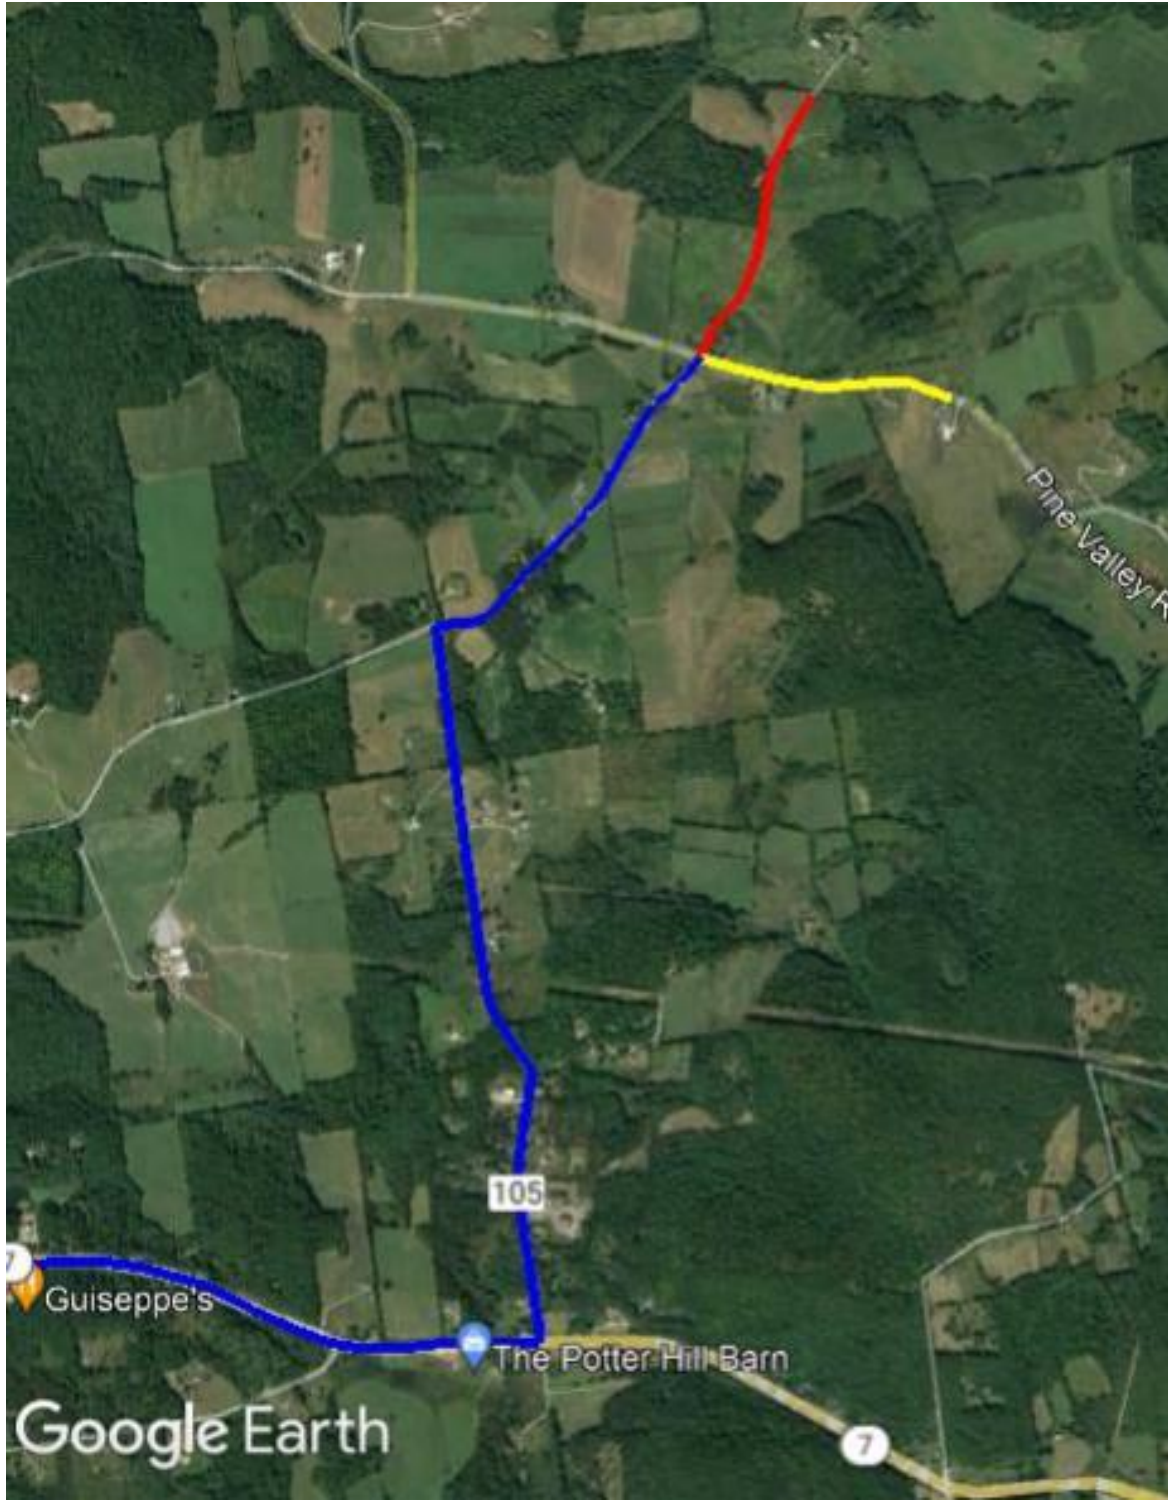

# Hawthorn Solar Proposed Haul Route

Route via 105 to Pine Valley Road identified in the blue to yellow.

Route via 105 to Fords Road identified in blue to red.

Route within Hoosick identified above, from 7 to 105 and then on to Pine Valley or Fords Road.